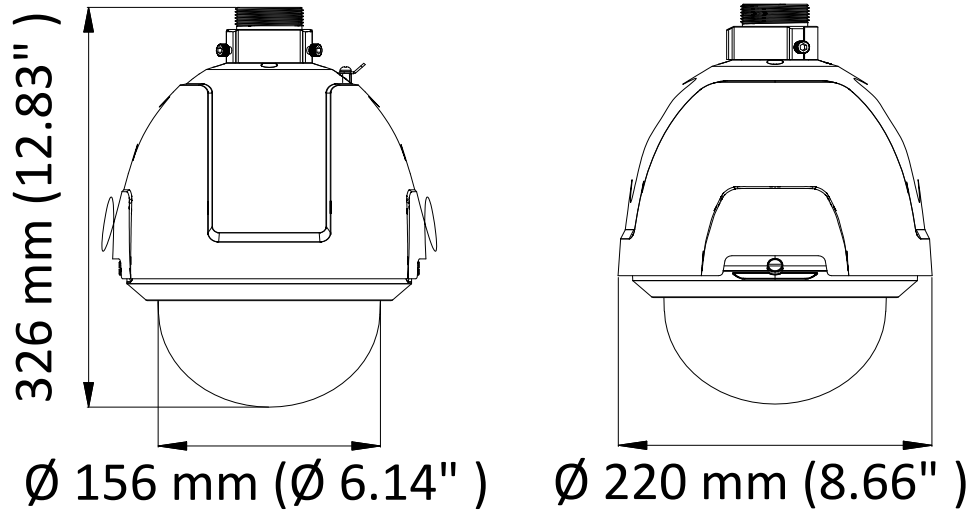

Order Model

DS-2AE5232T-A

Dimensions