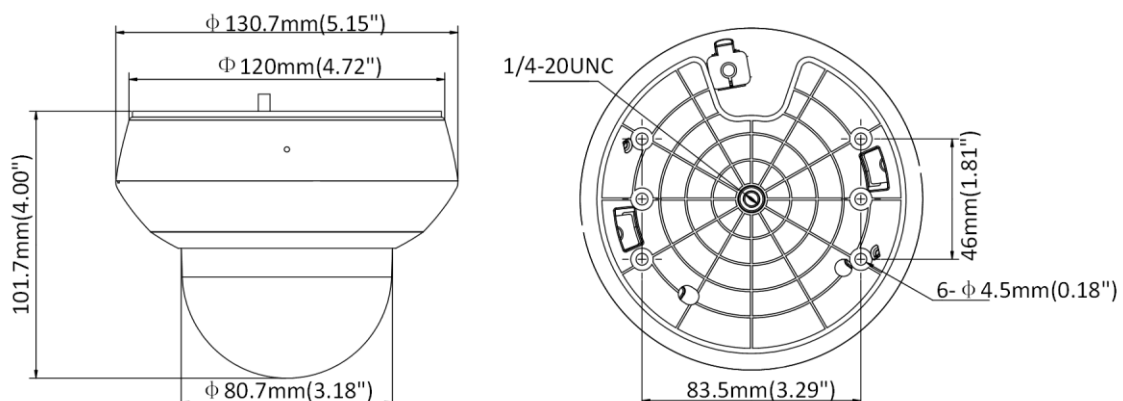

General

Language (Web Browser Access)	32 languages. English, Russian, Estonian, Bulgarian, Hungarian, Greek, German, Italian, Czech, Slovak, French, Polish, Dutch, Portuguese, Spanish, Romanian, Danish, Swedish, Norwegian, Finnish, Croatian, Slovenian, Serbian, Turkish, Korean, Traditional Chinese, Thai, Vietnamese, Japanese, Latvian, Lithuanian, Portuguese (Brazil)
Power	12 VDC, 1.5 A (Max. 10.9 W, including Max. 4.2 W for IR) PoE 802.3af, 36 to 57 VDC, 0.35 A (Max. 12.2 W, including max. 4.2 W for IR)
Working Environment	Temperature: -20°C to 60°C (-4°F to 140°F), humidity: ≤ 90%
Protection Level	IP66 standard, IK 10, surge protection, ±2kV Line to Gnd, ±1kV Line to Line, IEC61000-4-5
Material	Aluminum alloy, PC, PC+ABS
Dimension	Φ 130.7 mm × 101.7 mm (Φ 5.15" × 4.00")
Weight	Approx. 0.53 kg (1.17 lb.)

DORI

The DORI (detect, observe, recognize, identify) distance gives the general idea of the camera ability to distinguish persons or objects within its field of view. It is calculated based on the camera sensor specification and the criteria given by EN 62676-4: 2015.

DORI	Detect	Observe	Recognize	Identify
Definition	25 px/m	63 px/m	125 px/m	250 px/m
Distance (Tele)	130.9 m (429.5 ft)	51.9 m (170.4 ft)	26.2 m (85.9 ft)	13.1 m (42.9 ft)

Available Model

DS-2DE2A204IW-DE3/W(2.8-12 mm) (C), 12 VDC & PoE

Dimensions