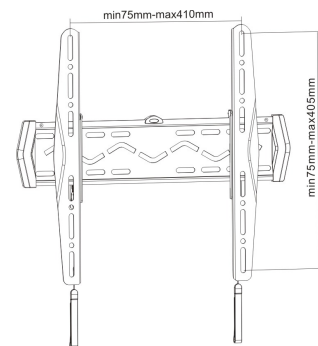

LED-W140

Flatscreen Wall Mount (fixed, ultrathin), Black, 23-47"

Details

- Supports monitors up to 47"
- VESA compatible

LED-W140

Flatscreen Wall Mount (fixed, ultrathin), Black, 23-47"

Technical Specifications

General

Bracket type	Monitor
Mount type	Wall mount
Max. supported monitor size	up to 47"
Distance from wall	1.5 to 3 cm

VESA standard

VESA minimum	100 x 100 mm
VESA maximum	400 x 400 mm

Physical

Colour	Black
--------	-------