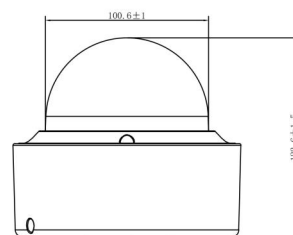

Físico

Dimensiones físicas	Φ141 x 123 mm Φ5.5 x 4.8 in.
Peso neto	900 g 1.98 lb.
Color	Gris
Factor de forma	Domo

Medioambiental

Ratio de impacto	IK10
Entorno	Interior
Temperatura de funcionamiento	-30 to +60°C -22 to +140°F
Humedad relativa	<95% noncondensing

Normativa

Cumplimiento	CE, FCC, REACH, RoHS, UL, WEEE

Encoding

4th to 10th stream compression	H.265, H.264, MJPEG
4th stream resolutions	1920 x 1080 (1080p), 1280 x 720 (XVGA), 704 x 576 (4CIF), 640 x 480 (VGA)
5th stream resolutions	704 x 576 (4CIF), 640 x 480 (VGA)
6th to 10th stream resolutions	1920 x 1080 (1080p), 1280 x 720 (XVGA), 704 x 576 (4CIF), 640 x 480 (VGA)

Storage

Additional storage options	NAS (NFS,SMB/CIFS)

Network

Security	Password protection, HTTPS encryption, 802.1x authentication (EAP-TLS, EAP-LEAP, EAP-MD5), watermark, IP address filter, basic and digest authentication for HTTP/HTTPS, WSSE and digest authentication for ONVIF, RTP/RTSP over HTTPS, control timeout settings, security audit log, TLS 1.2

Accessories

TVD-CB8	TruVision cup base for S7 indoor dome camera
TVD-BB3	TruVision indoor dome back box
TVD-BB3A	TruVision indoor dome angled back
TVD-M2-FM	TruVision indoor dome flush mount
TVD-M2-WM	TruVision indoor dome wall mount (mount diameter is 2.5 mm bigger than dome base)
TVD-LWB-2	TruVision L-Shape wall mount bracket
TVD-BS-5S	TruVision indoor dome smoked bubble
TVD-BS-5C	TruVision indoor dome clear bubble

Como empresa innovadora, Carrier Fire & Security se reserva el derecho de modificar las especificaciones de los productos sin previo aviso. Para conocer las últimas especificaciones de los productos, visite la Web de es.firesecurityproducts.com o póngase en contacto con su comercial.

Last updated on 17 August 2022 - 15:44